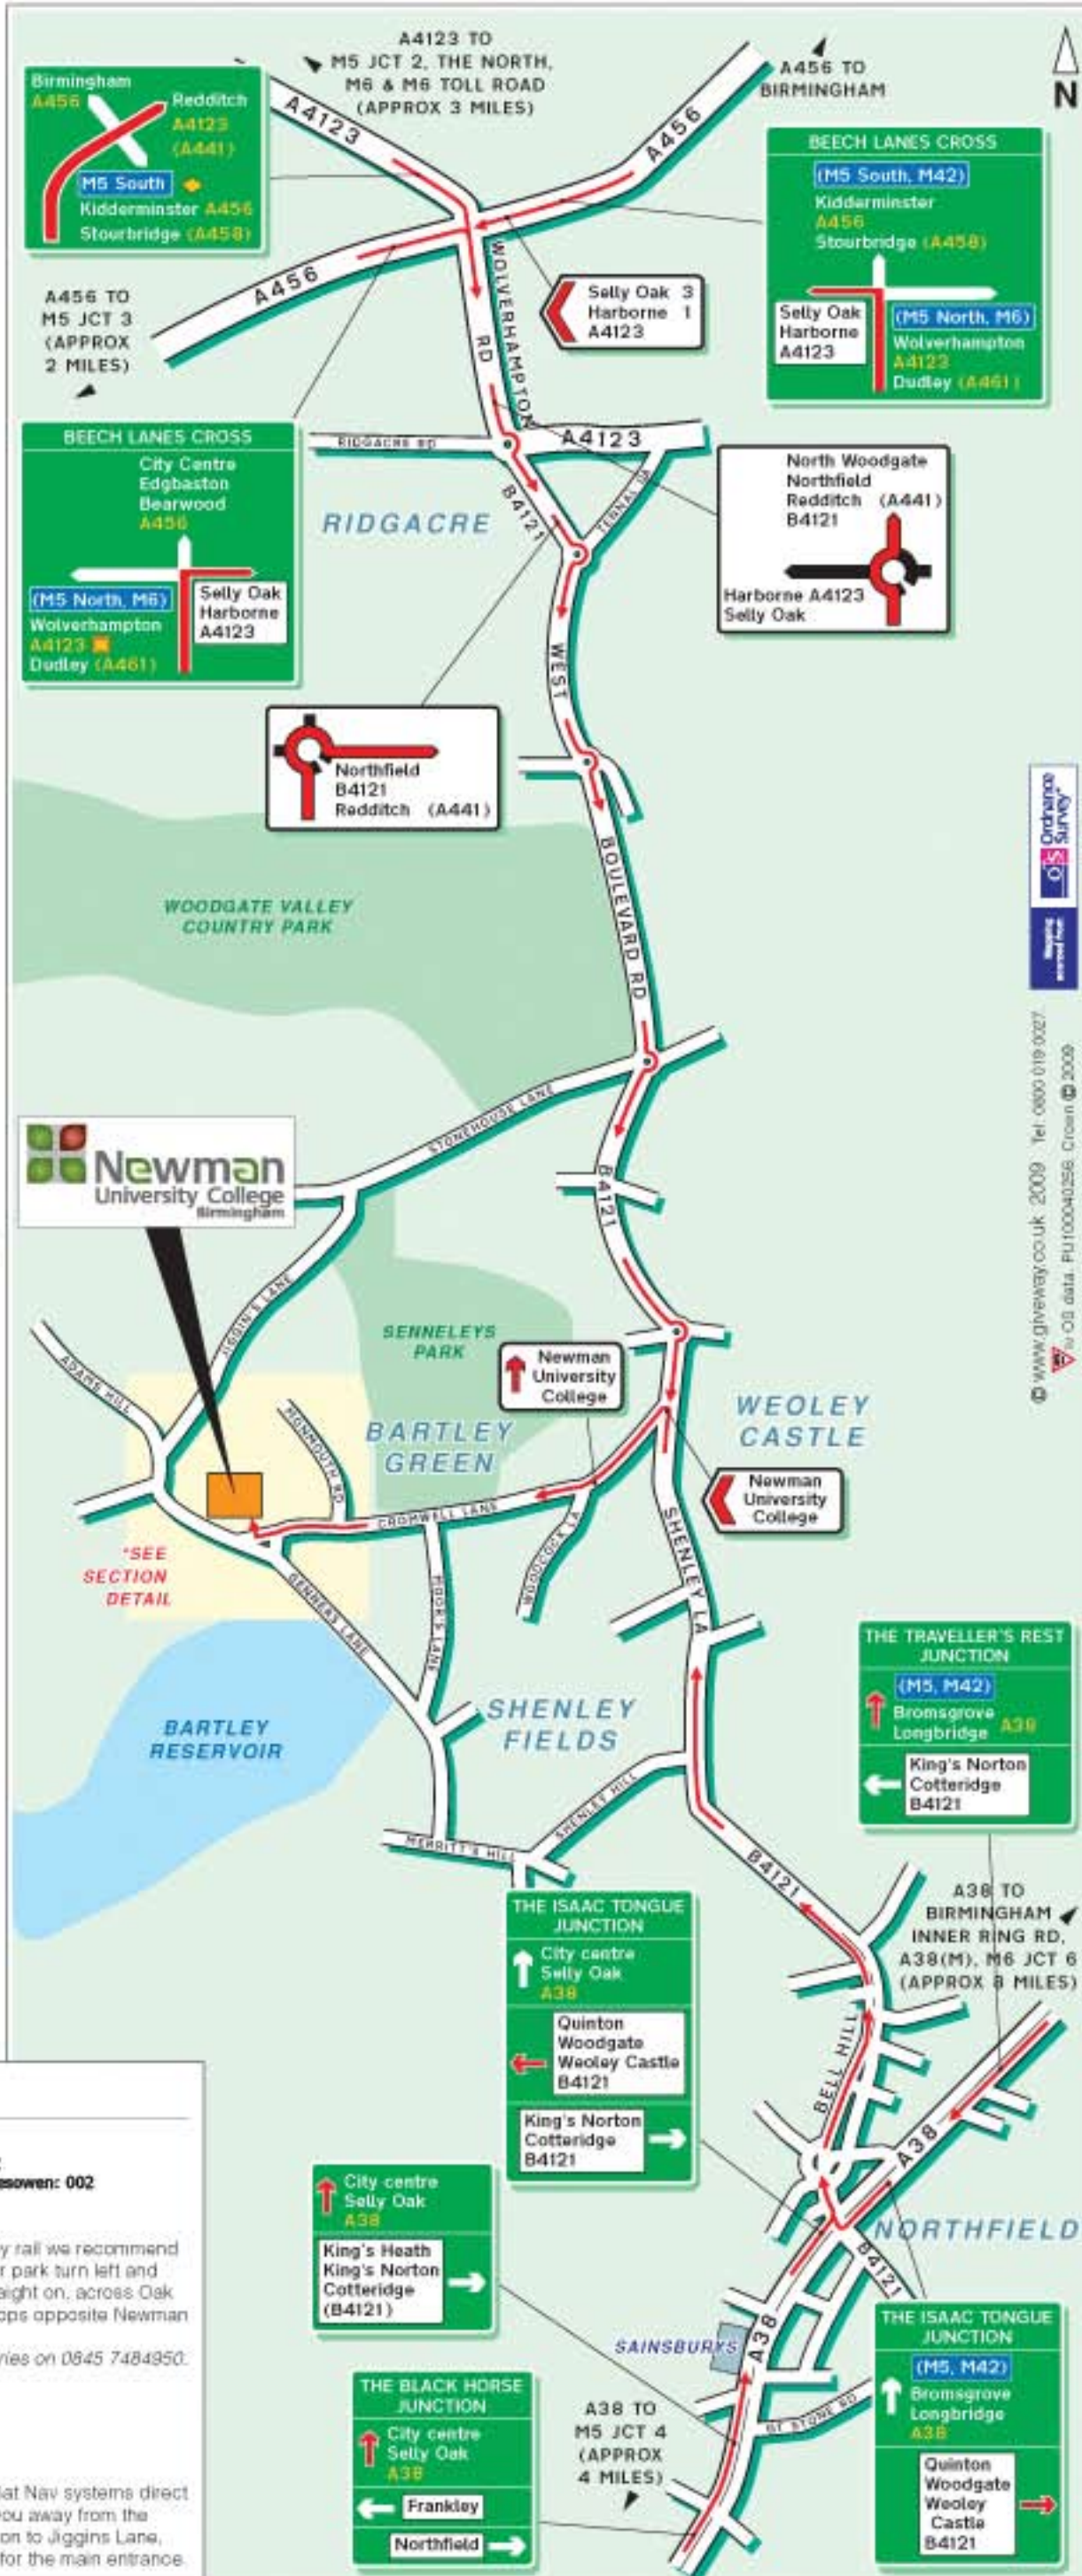

Newman University College
 Genners Lane, Bartley Green
 Birmingham B32 3NT

Tel: +44 (0) 121 476 1181
 Fax: +44 (0) 121 476 1196
 www.newman.ac.uk

Public Transport

-  **By Bus**
 From Birmingham: 22, 446/448A and X64
 From Cotteridge and Northfield: 18
 From Halesowen: 202
 From Merry Hill via Halesowen: 002
-  **By Rail**
 The nearest railway station is Northfield, however if you are travelling by rail we recommend leaving the train at Selly Oak. On leaving the entrance to the station car park turn left and walk up the hill. You will pass a row of shops on your left. Continue straight on, across Oak Tree Lane, and the 21 bus stop is shortly after this junction. The bus stops opposite Newman University College.
 For information on train operators and times phone National Rail Enquiries on 0845 7484950.
-  **By Air**, Birmingham International Airport.
 Approximately 45 minutes drive away.
-  **By Car**.
 If you are using Sat Nav and approaching from Cromwell Lane, some Sat Nav systems direct you away from Cromwell Lane if following the postcode. This will take you away from the main entrance. If you are approaching from Adams Hill do not turn left on to Jiggins Lane, but continue past the students' car park and turn on to Cromwell Lane for the main entrance.