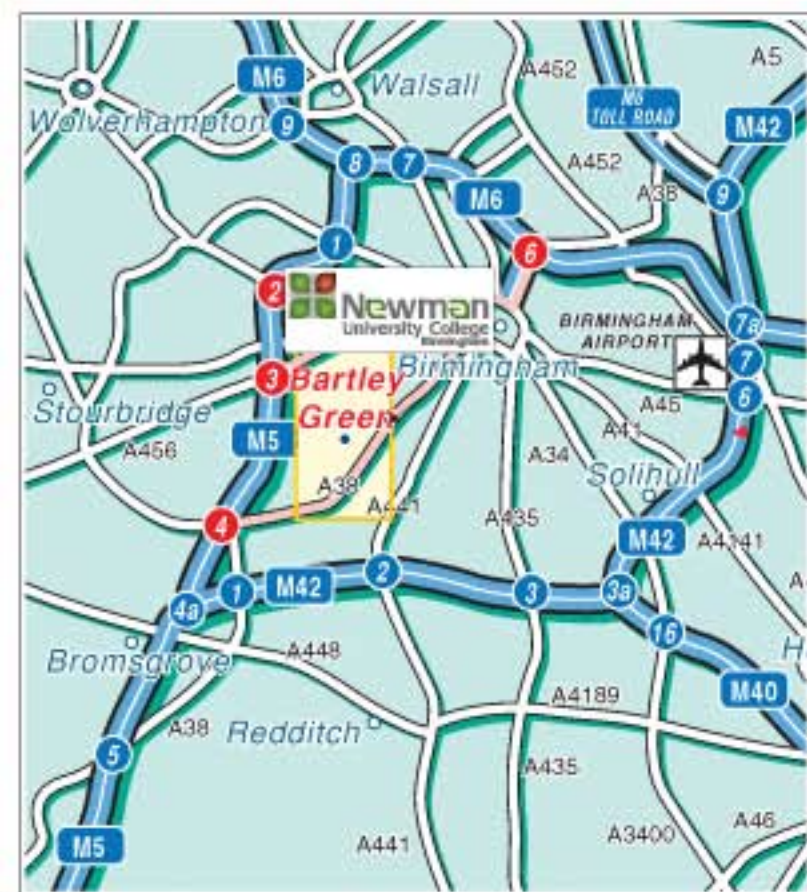

Newman University College
 Genners Lane, Bartley Green
 Birmingham B32 3NT

Tel: +44 (0) 121 476 1181
 Fax: +44 (0) 121 476 1196
 www.newman.ac.uk

Public Transport

-  **By Bus**
 From Birmingham: 22, 446/448A and X64
 From Cotteridge and Northfield: 18
 From Halesowen: 202
 From Merry Hill via Halesowen: 002
-  **By Rail**
 The nearest railway station is Northfield, however if you are travelling by rail we recommend leaving the train at Selly Oak. On leaving the entrance to the station car park turn left and walk up the hill. You will pass a row of shops on your left. Continue straight on, across Oak Tree Lane, and the 21 bus stop is shortly after this junction. The bus stops opposite Newman University College.
 For information on train operators and times phone National Rail Enquiries on 0845 7484950.
-  **By Air**, Birmingham International Airport.
 Approximately 45 minutes drive away.
-  **By Car**.
 If you are using Sat Nav and approaching from Cromwell Lane, some Sat Nav systems direct you away from Cromwell Lane if following the postcode. This will take you away from the main entrance. If you are approaching from Adams Hill do not turn left on to Jiggins Lane, but continue past the students' car park and turn on to Cromwell Lane for the main entrance.